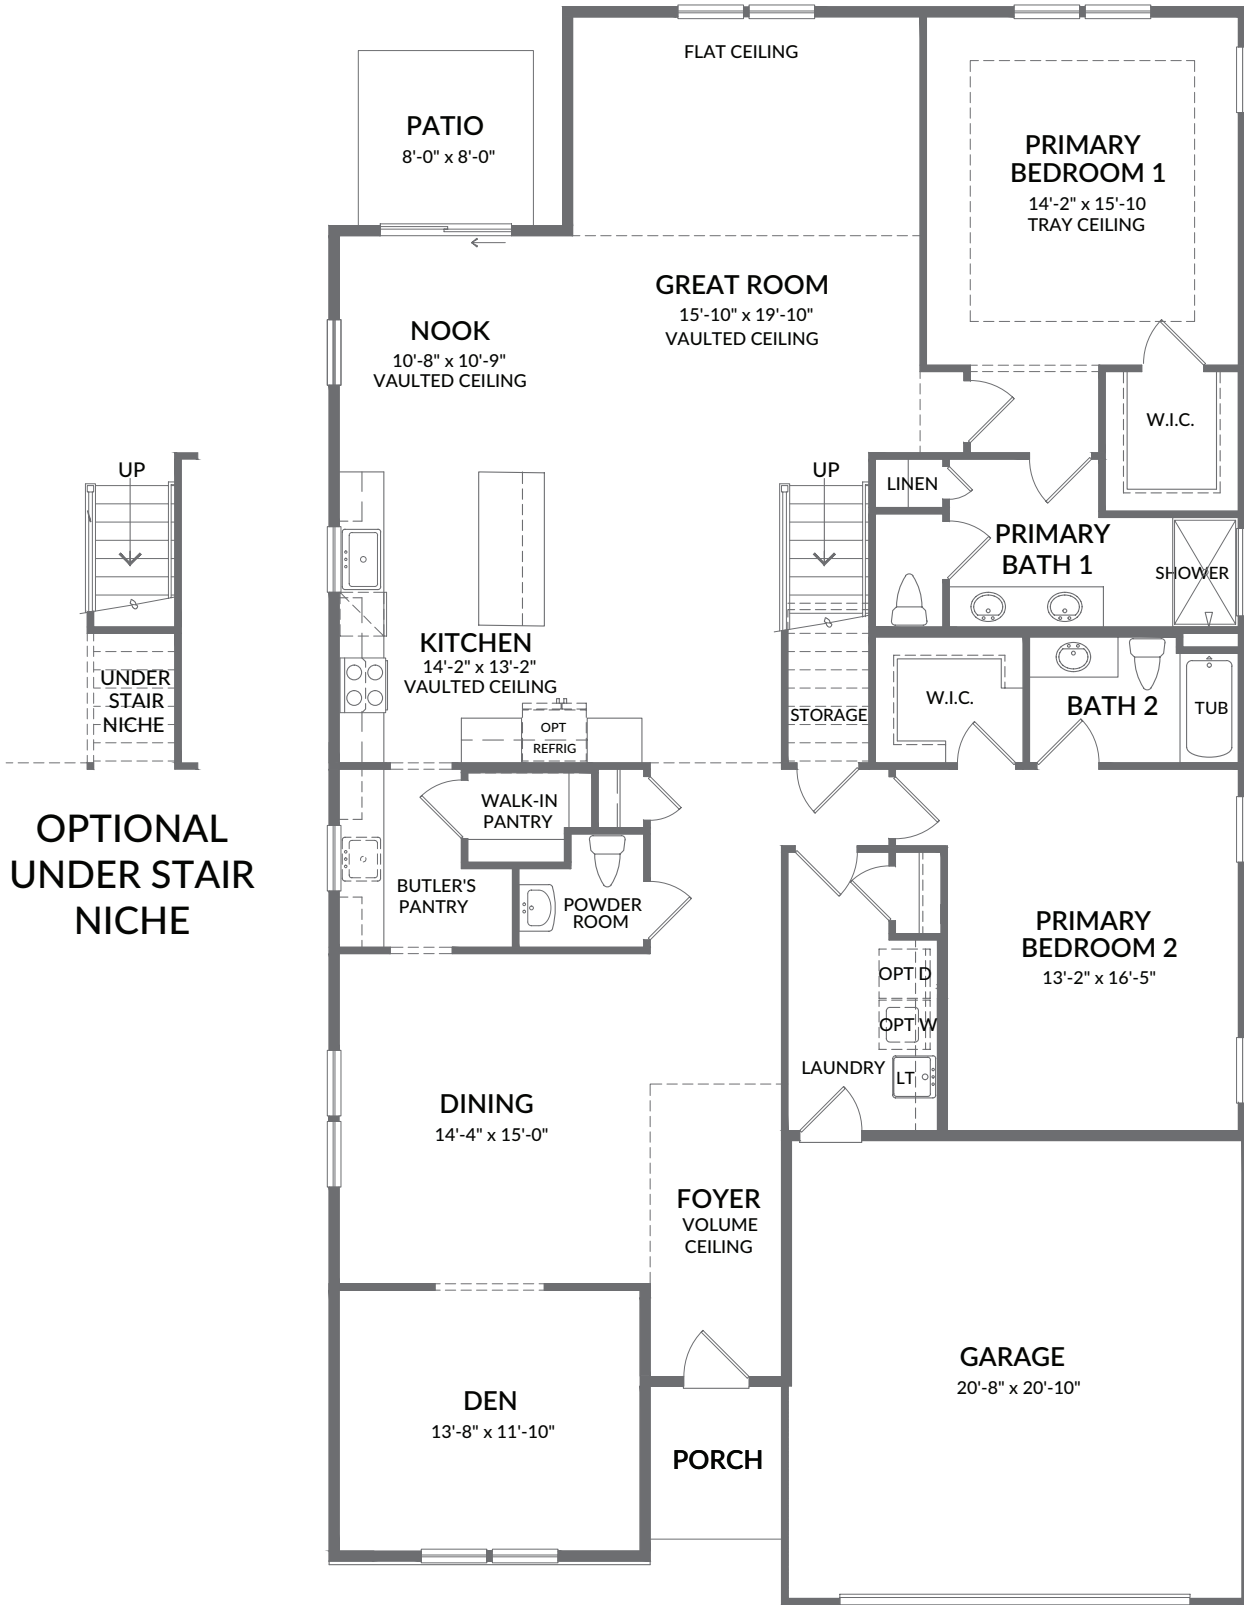

The Hancock

HANCOCK II • Optional Craftsman Elevation

HANCOCK I
Traditional Elevation

HANCOCK I
Optional Farmhouse Elevation

HANCOCK I
Optional Classic Elevation

HANCOCK I
Optional Craftsman Elevation

HANCOCK I
Optional Rustic Farmhouse Elevation

HANCOCK II
Traditional Elevation

HANCOCK II
Optional Farmhouse Elevation

HANCOCK II
Optional Classic Elevation

HANCOCK II
Optional Rustic Farmhouse Elevation

The Hancock I

FIRST FLOOR • ONE LEVEL • 2,393 SQUARE FEET

**OPTIONAL
DUAL WALK-IN
CLOSET**

The Hancock II

FIRST FLOOR • TWO LEVEL • 2,417 SQUARE FEET

Optional Second Floor

SECOND FLOOR • 775 SQUARE FEET