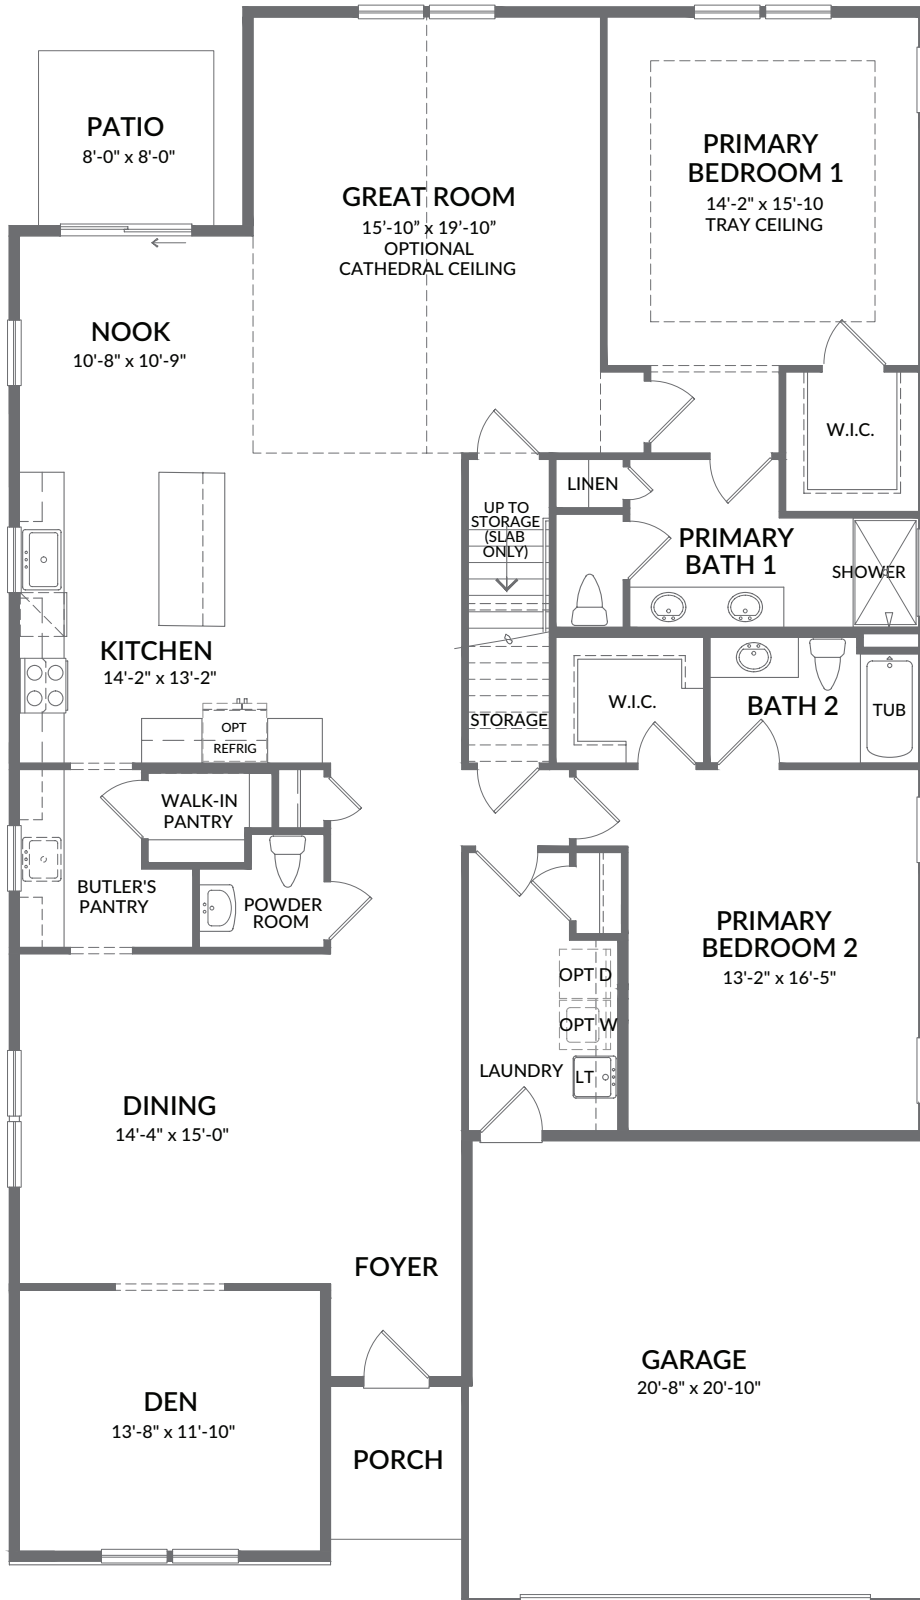

The Hancock

HANCOCK II • Optional Craftsman Elevation

HANCOCK I
Traditional Elevation

HANCOCK I
Optional Farmhouse Elevation

HANCOCK I
Optional Classic Elevation

HANCOCK I
Optional Craftsman Elevation

HANCOCK I
Optional Rustic Farmhouse Elevation

HANCOCK II
Traditional Elevation

HANCOCK II
Optional Farmhouse Elevation

HANCOCK II
Optional Classic Elevation

HANCOCK II
Optional Rustic Farmhouse Elevation

The Hancock I

FIRST FLOOR • ONE LEVEL • 2,393 SQUARE FEET

**OPTIONAL
DUAL WALK-IN
CLOSET**

The Hancock II

FIRST FLOOR • TWO LEVEL • 2,417 SQUARE FEET

Optional Second Floor

SECOND FLOOR • 775 SQUARE FEET