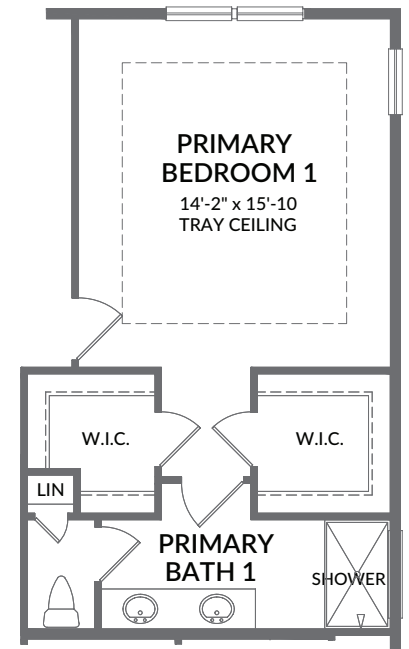

The Hancock

HANCOCK II • Optional Craftsman Elevation

HANCOCK I
Traditional Elevation

HANCOCK I
Optional Farmhouse Elevation

HANCOCK I
Optional Classic Elevation

HANCOCK I
Optional Craftsman Elevation

HANCOCK I
Optional Rustic Farmhouse Elevation

HANCOCK II
Traditional Elevation

HANCOCK II
Optional Farmhouse Elevation

HANCOCK II
Optional Classic Elevation

HANCOCK II
Optional Rustic Farmhouse Elevation

The Hancock I

FIRST FLOOR • ONE LEVEL • 2,393 SQUARE FEET

**OPTIONAL
DUAL WALK-IN
CLOSET**

The Hancock II

FIRST FLOOR • TWO LEVEL • 2,417 SQUARE FEET

Optional Second Floor

SECOND FLOOR • 775 SQUARE FEET