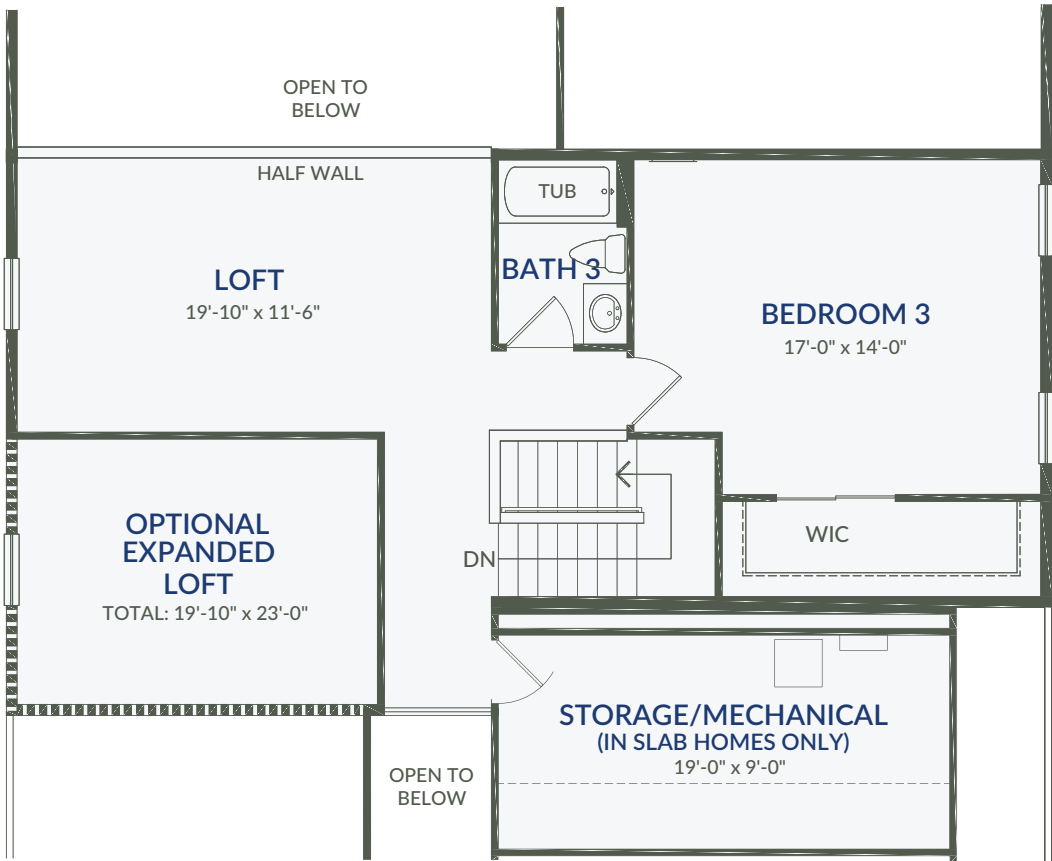

PINNACLE ESTATES

at Brandywine Farms

The Betsy Ross

The popular Betsy Ross Model is "right-sized", providing just the right amount of living space. Inviting nine foot ceilings and plenty of natural light make this home a bestseller. With an expanded Loft and third Bedroom, the second floor is the perfect private oasis for guests and grandkids.

Optional Farmhouse II Elevation

Classic II Elevation

Optional Craftsman II Elevation

Optional Rustic Farmhouse II Elevation

First Floor

TWO STORY • 1,969 SQUARE FEET

Optional Second Floor

696 SQUARE FEET

YOUR DESTINATION IS HERE

Brandywine55.com | 704 E Receville Road | 610-708-1650

Farmhouse Elevation shown with 2 x 6 construction. Details, dimensions and locations shown in these illustrations are artist's concepts and may vary from plans and specifications. 02JAN2025