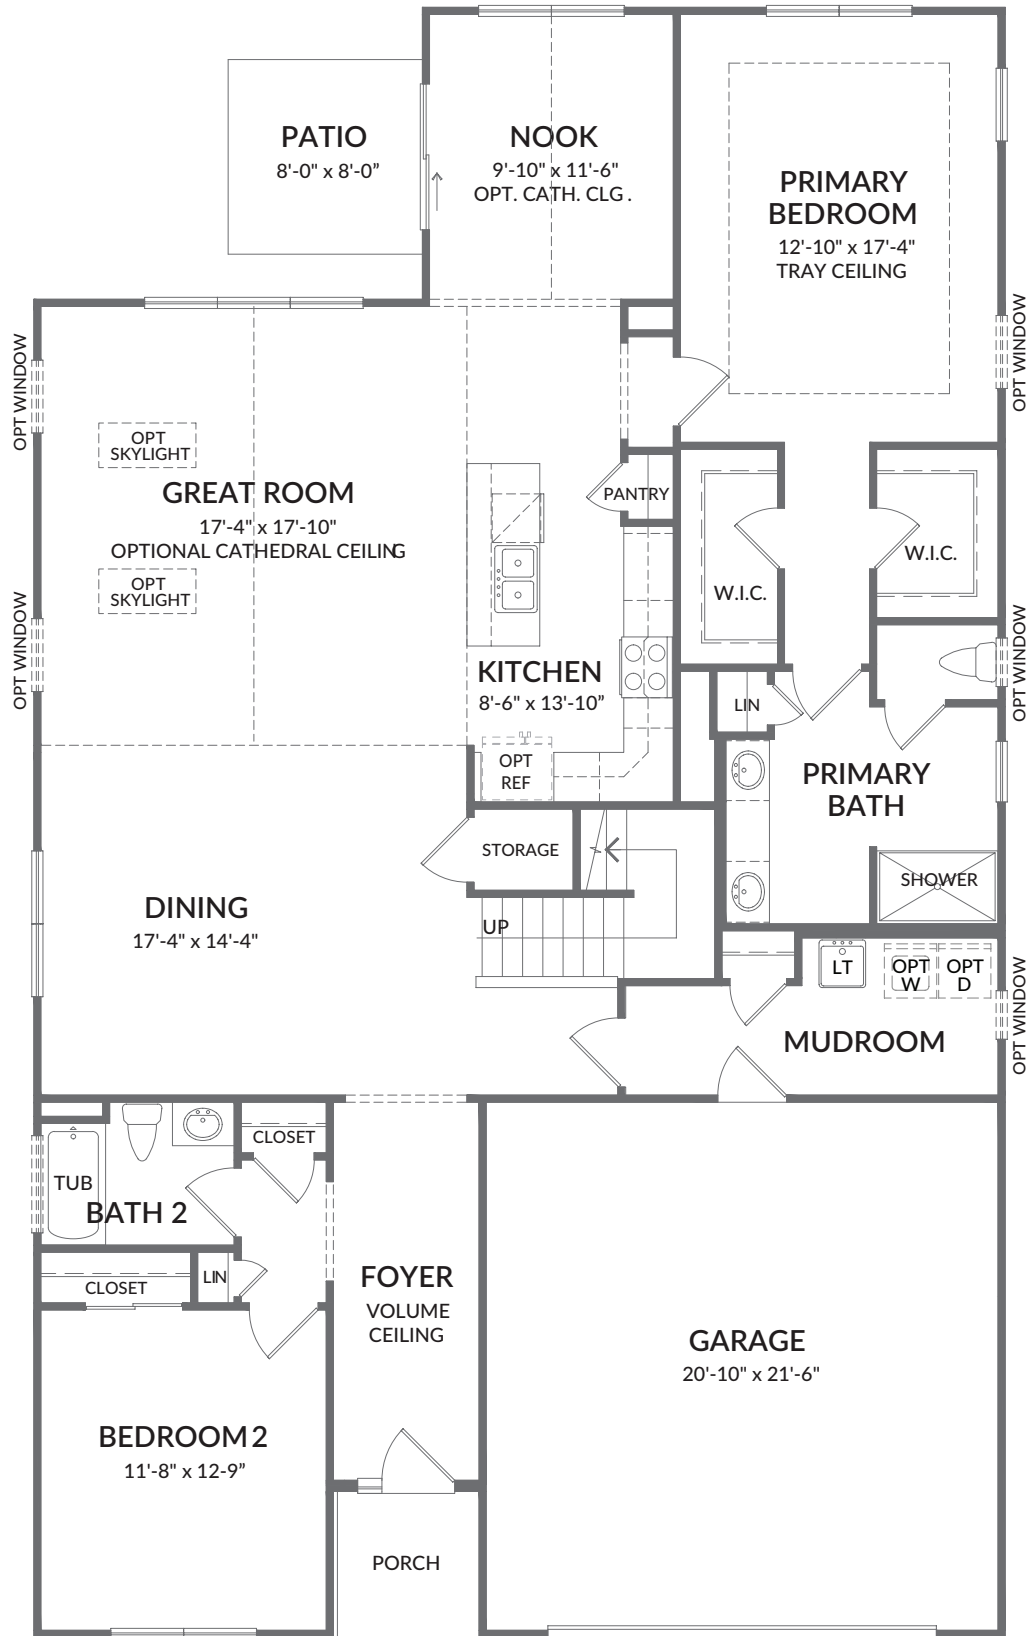

# The Grant

GRANT II • Optional Farmhouse Elevation

GRANT I  
Traditional Elevation

GRANT I  
Optional Farmhouse Elevation

GRANT I  
Optional Classic Elevation

GRANT I  
Optional Craftsman Elevation

GRANT I  
Optional Rustic Farmhouse Elevation

GRANT II  
Traditional Elevation

GRANT II  
Optional Classic Elevation

GRANT II  
Optional Craftsman Elevation

GRANT II  
Optional Rustic Farmhouse Elevation

# The Grant II

FIRST FLOOR • TWO LEVEL • 1,980 SQUARE FEET

# Optional Second Floor

SECOND FLOOR • 542 SQUARE FEET