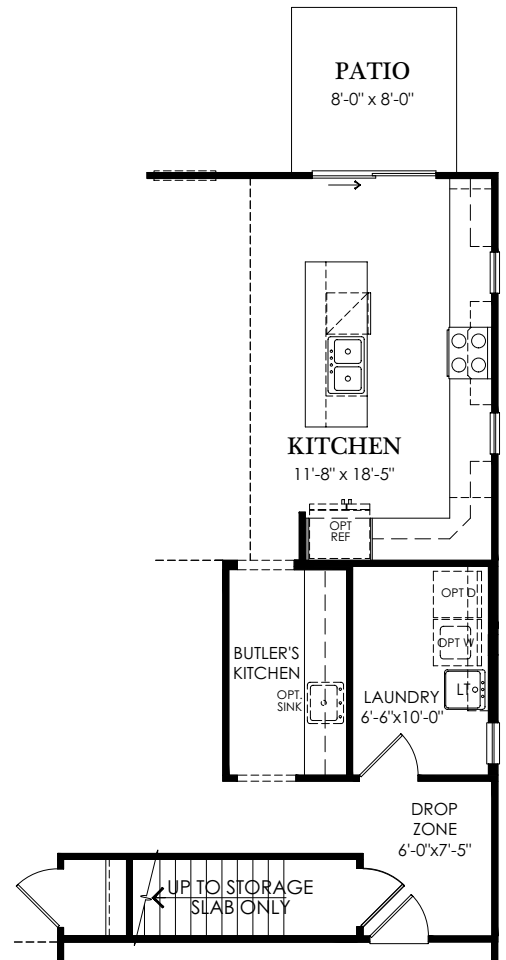

FRANKLIN

FRANKLIN II • OPTIONAL CLASSIC ELEVATION

FRANKLIN I
TRADITIONAL ELEVATION

FRANKLIN I
OPTIONAL FARMHOUSE ELEVATION

FRANKLIN I
OPTIONAL CLASSIC ELEVATION

FRANKLIN I
OPTIONAL CRAFTSMAN ELEVATION

FRANKLIN II
TRADITIONAL ELEVATION

FRANKLIN II
OPTIONAL FARMHOUSE ELEVATION

FRANKLIN II
OPTIONAL CRAFTSMAN ELEVATION

TRADITIONS
OF AMERICA

FRANKLIN I

FIRST FLOOR • ONE LEVEL • 2,083 SQUARE FEET

OPTIONAL
ALTERNATE KITCHEN

FRANKLIN II

FIRST FLOOR • TWO LEVEL • 2,126 SQUARE FEET

Optional Second Floor

SECOND FLOOR • 732 SQUARE FEET