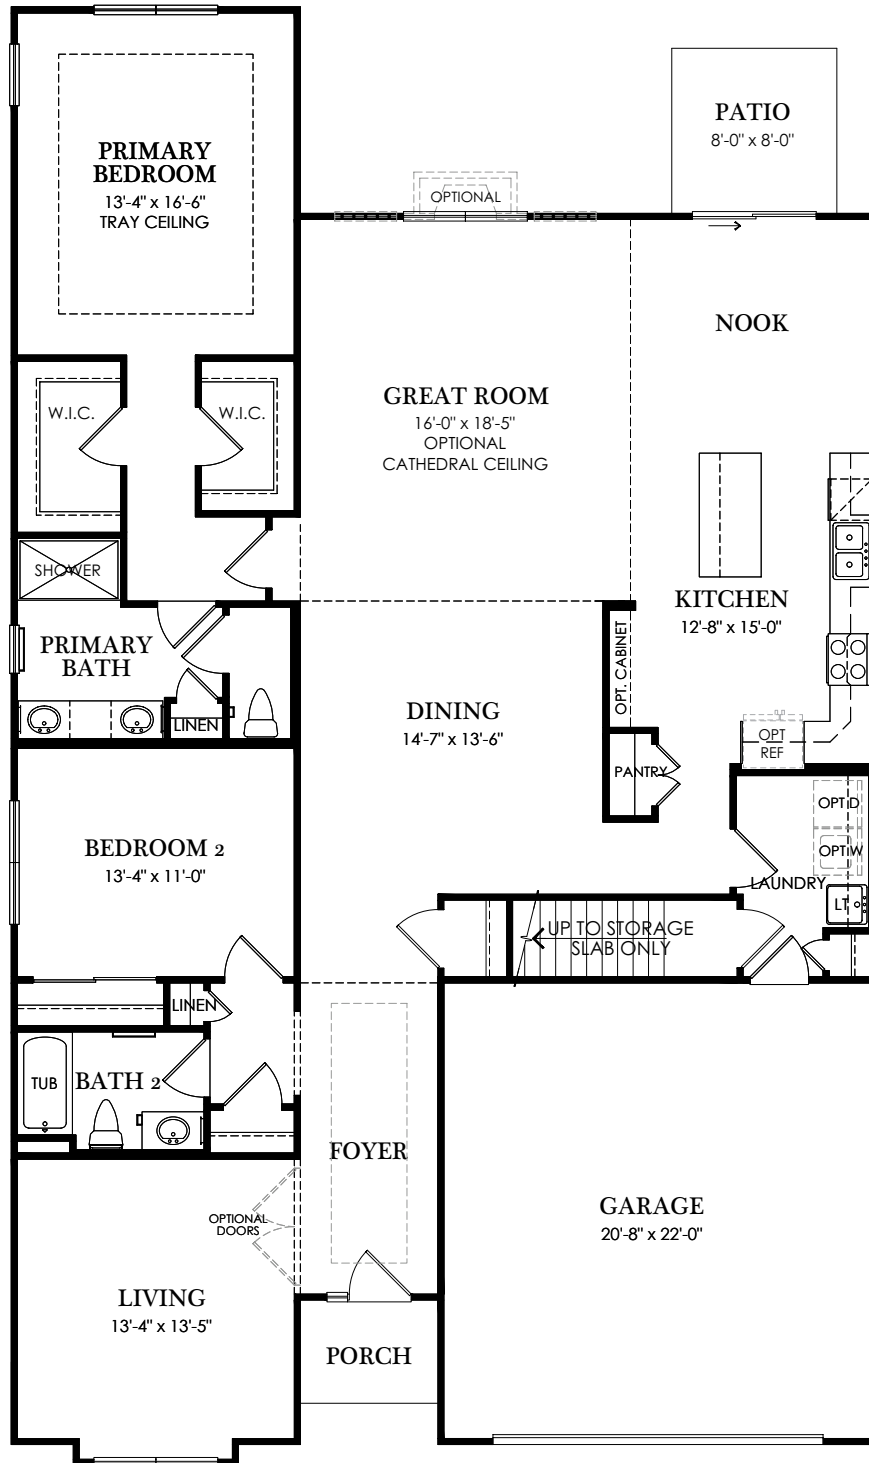

FRANKLIN

FRANKLIN II • OPTIONAL CLASSIC ELEVATION

FRANKLIN I
TRADITIONAL ELEVATION

FRANKLIN I
OPTIONAL FARMHOUSE ELEVATION

FRANKLIN I
OPTIONAL CLASSIC ELEVATION

FRANKLIN I
OPTIONAL CRAFTSMAN ELEVATION

FRANKLIN II
TRADITIONAL ELEVATION

FRANKLIN II
OPTIONAL FARMHOUSE ELEVATION

FRANKLIN II
OPTIONAL CRAFTSMAN ELEVATION

TRADITIONS
OF AMERICA

FRANKLIN I

FIRST FLOOR • ONE LEVEL • 2,083 SQUARE FEET

OPTIONAL
ALTERNATE KITCHEN

FRANKLIN II

FIRST FLOOR • TWO LEVEL • 2,126 SQUARE FEET

Optional Second Floor

SECOND FLOOR • 732 SQUARE FEET