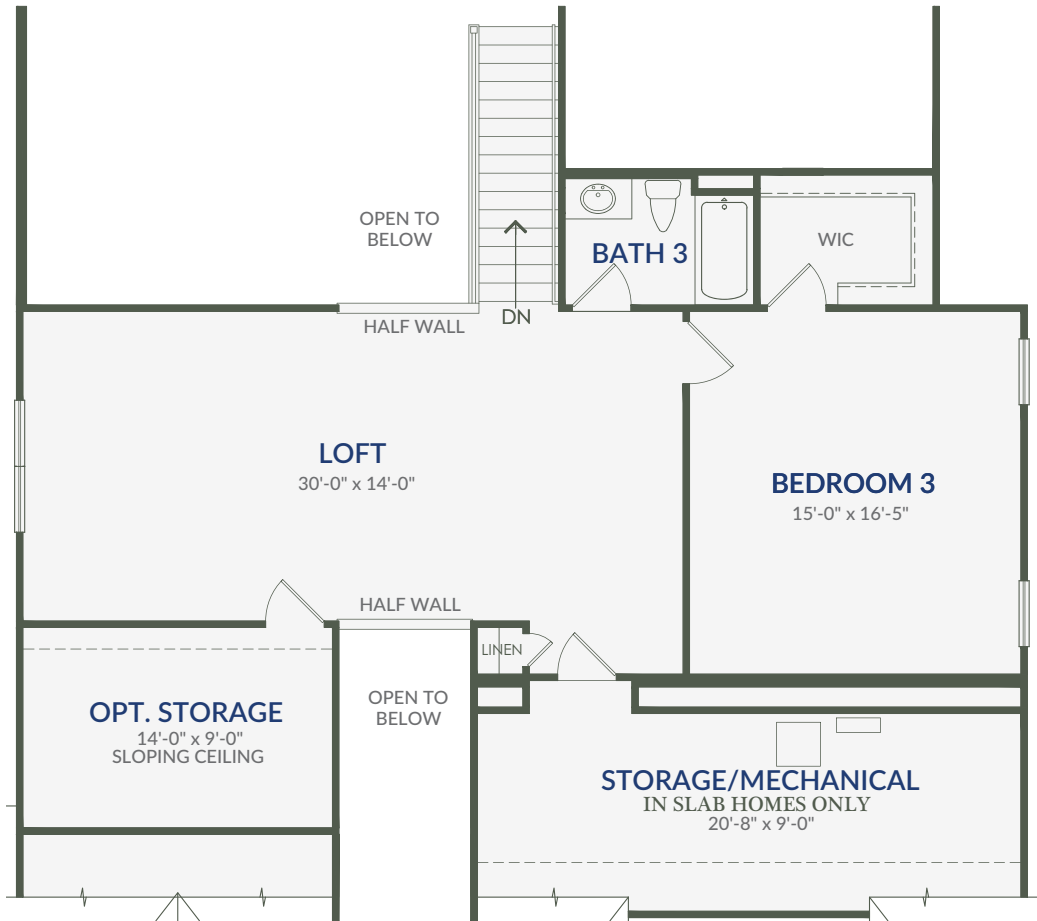

PINNACLE

by Traditions of America

The Hancock

A true Double Master, luxury home. Dual first-floor Primary Suites feature spacious Walk-In Closets & En Suite Baths. Entertaining is a breeze with an oversized Great Room, Butler's Pantry, Walk-In Kitchen Pantry, and Powder Room. Our largest home deftly pairs ease and elegance.

Optional Craftsman II Elevation

Optional Craftsman I Elevation

Farm House I Elevation

Farm House II Elevation

Optional Classic I Elevation

Optional Classic II Elevation

First Floor

ONE STORY • 2,485 SQUARE FEET

First Floor

TWO STORY • 2,536 SQUARE FEET

Second Floor

844 SQUARE FEET

PINNACLE
by Traditions of America

Your Destination is Here

Craftsman Elevation shown. Details, dimensions and locations shown in these illustrations are artist's concepts and may vary from plans and specifications.