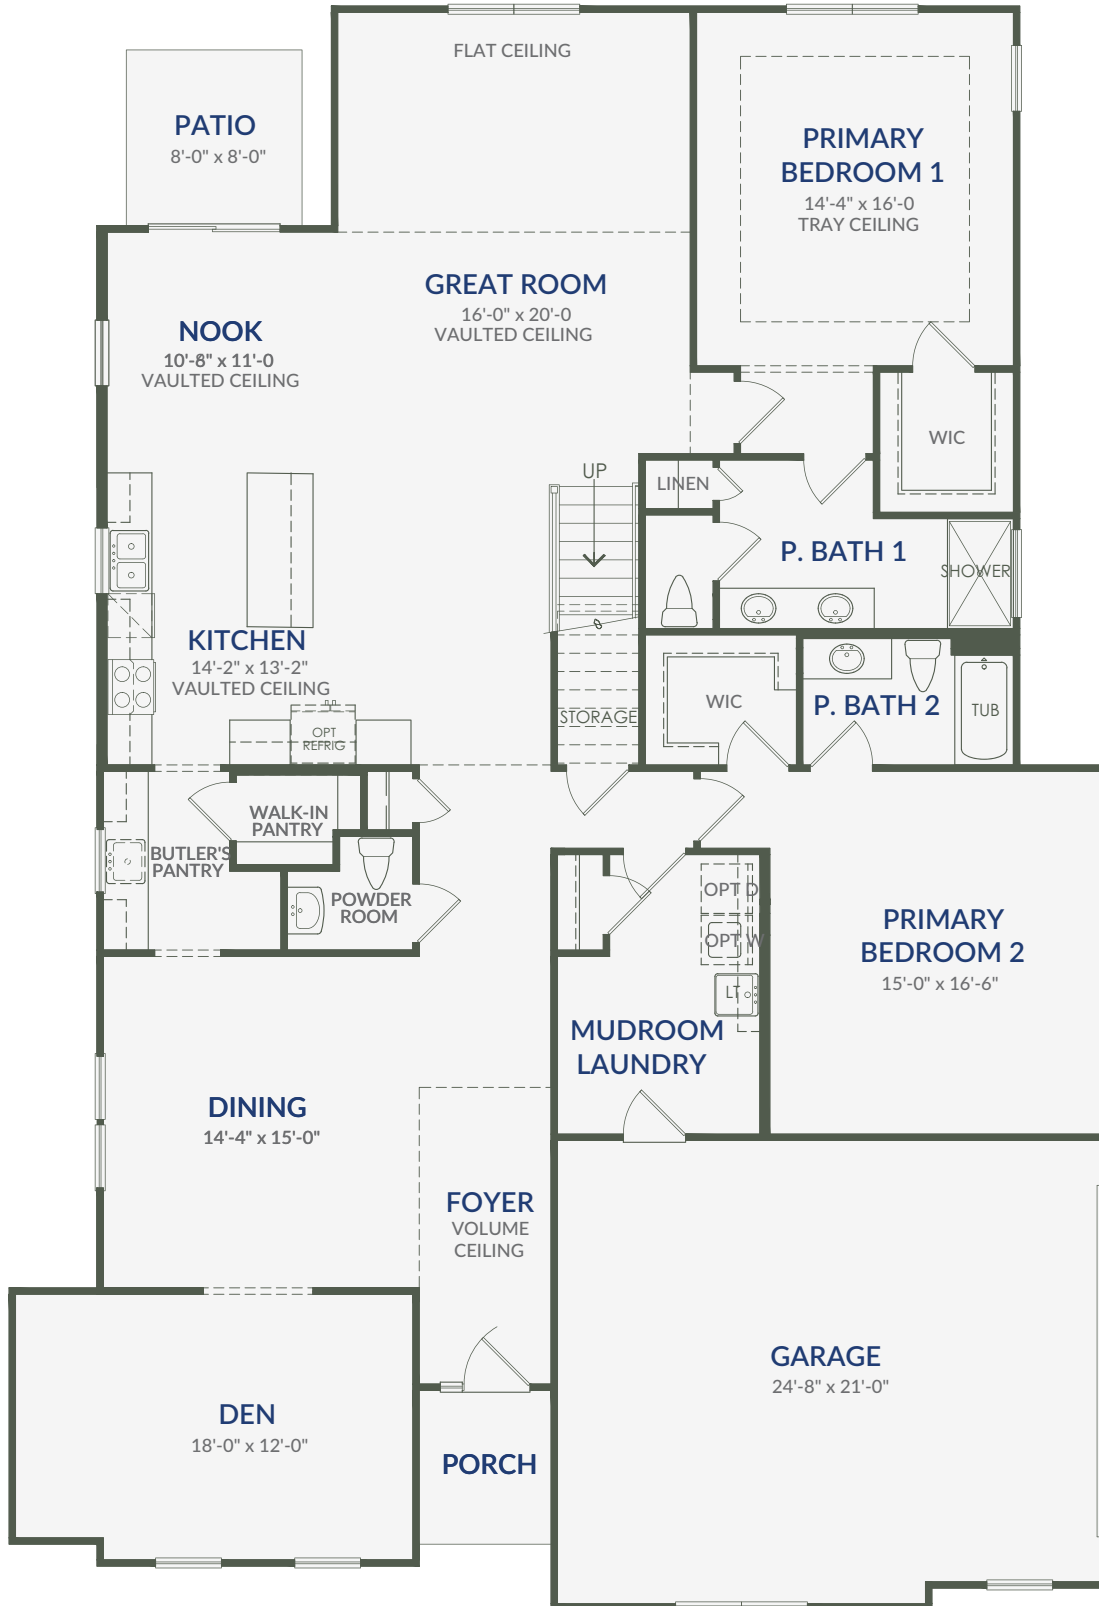

PINNACLE

by Traditions of America

The Hancock

A true Double Master, luxury home. Dual first-floor Primary Suites feature spacious Walk-In Closets & En Suite Baths. Entertaining is a breeze with an oversized Great Room, Butler's Pantry, Walk-In Kitchen Pantry, and Powder Room. Our largest home deftly pairs ease and elegance.

Optional Craftsman II Elevation

Optional Craftsman I Elevation

Farm House I Elevation

Farm House II Elevation

Optional Classic I Elevation

Optional Classic II Elevation

First Floor

ONE STORY • 2,485 SQUARE FEET

First Floor

TWO STORY • 2,536 SQUARE FEET

Second Floor

844 SQUARE FEET

PINNACLE
by Traditions of America

Your Destination is Here

Craftsman Elevation shown. Details, dimensions and locations shown in these illustrations are artist's concepts and may vary from plans and specifications.