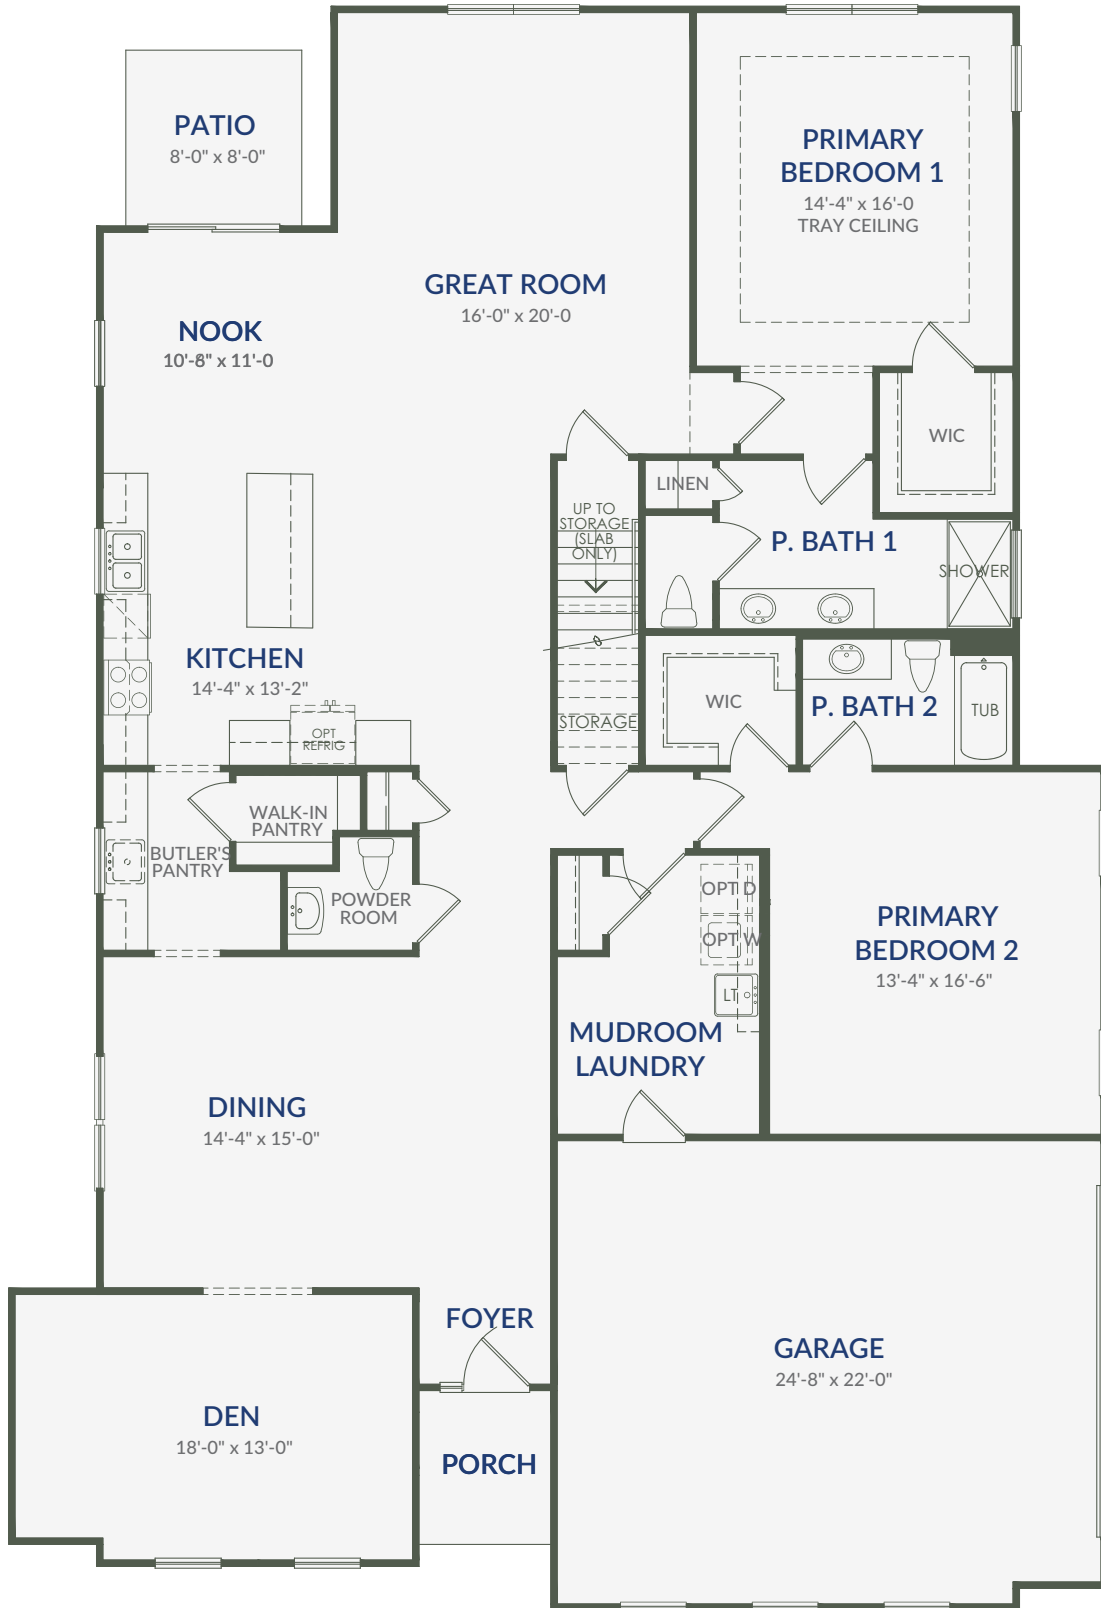

PINNACLE

by Traditions of America

The Hancock

A true Double Master, luxury home. Dual first-floor Primary Suites feature spacious Walk-In Closets & En Suite Baths. Entertaining is a breeze with an oversized Great Room, Butler's Pantry, Walk-In Kitchen Pantry, and Powder Room. Our largest home deftly pairs ease and elegance.

Optional Craftsman II Elevation

Optional Craftsman I Elevation

Farm House I Elevation

Farm House II Elevation

Optional Classic I Elevation

Optional Classic II Elevation

First Floor

ONE STORY • 2,485 SQUARE FEET

First Floor

TWO STORY • 2,536 SQUARE FEET

Second Floor

844 SQUARE FEET

PINNACLE
by Traditions of America

Your Destination is Here

Craftsman Elevation shown. Details, dimensions and locations shown in these illustrations are artist's concepts and may vary from plans and specifications.