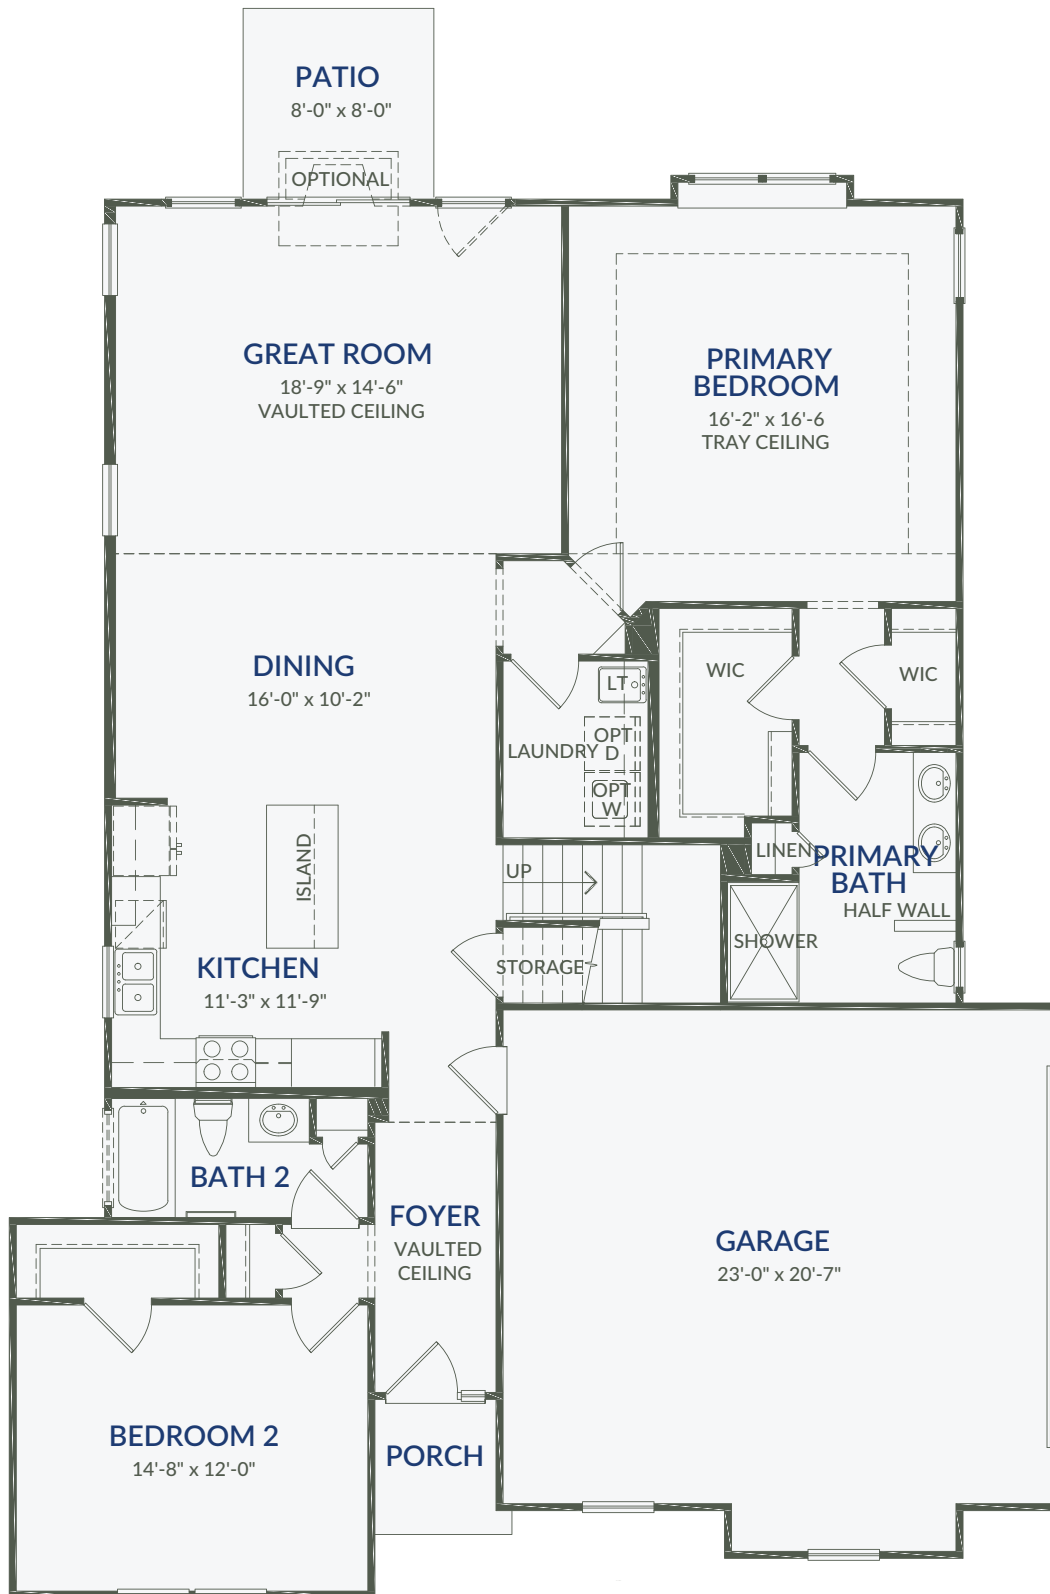

National
55+ BUILDER
OF THE YEAR

NAHB.
2022

PINNACLE
by Traditions of America

The Betsy Ross

The popular Betsy Ross Model is “right-sized”, providing just the right amount of living space. Inviting nine foot ceilings and plenty of natural light make this home a bestseller. With an expanded Loft and third Bedroom, the second floor is the perfect private oasis for guests and grandkids.

Optional Craftsman II Elevation

Farm House II Elevation

Optional Classic II Elevation

First Floor

TWO STORY • 1,663 SQUARE FEET

Second Floor

571 SQUARE FEET

PINNACLE
by Traditions of America

Your Destination is Here

Farmhouse Elevation shown. Details, dimensions and locations shown in these illustrations are artist's concepts and may vary from plans and specifications.

13JULY2023