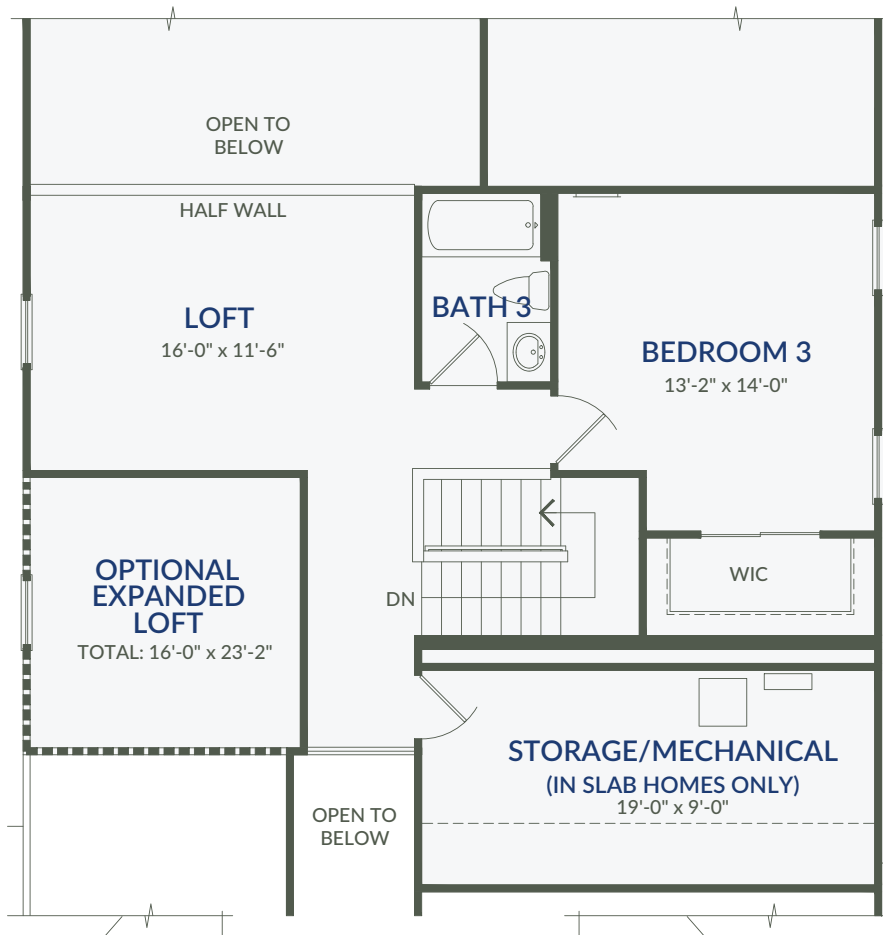

National
55+ BUILDER
OF THE YEAR

NAHB.
2022

PINNACLE
by Traditions of America

The Betsy Ross

The popular Betsy Ross Model is “right-sized”, providing just the right amount of living space. Inviting nine foot ceilings and plenty of natural light make this home a bestseller. With an expanded Loft and third Bedroom, the second floor is the perfect private oasis for guests and grandkids.

Optional Craftsman II Elevation

Farm House II Elevation

Optional Classic II Elevation

First Floor

TWO STORY • 1,663 SQUARE FEET

Second Floor

571 SQUARE FEET

PINNACLE
by Traditions of America

Your Destination is Here

Farmhouse Elevation shown. Details, dimensions and locations shown in these illustrations are artist's concepts and may vary from plans and specifications.

13JULY2023