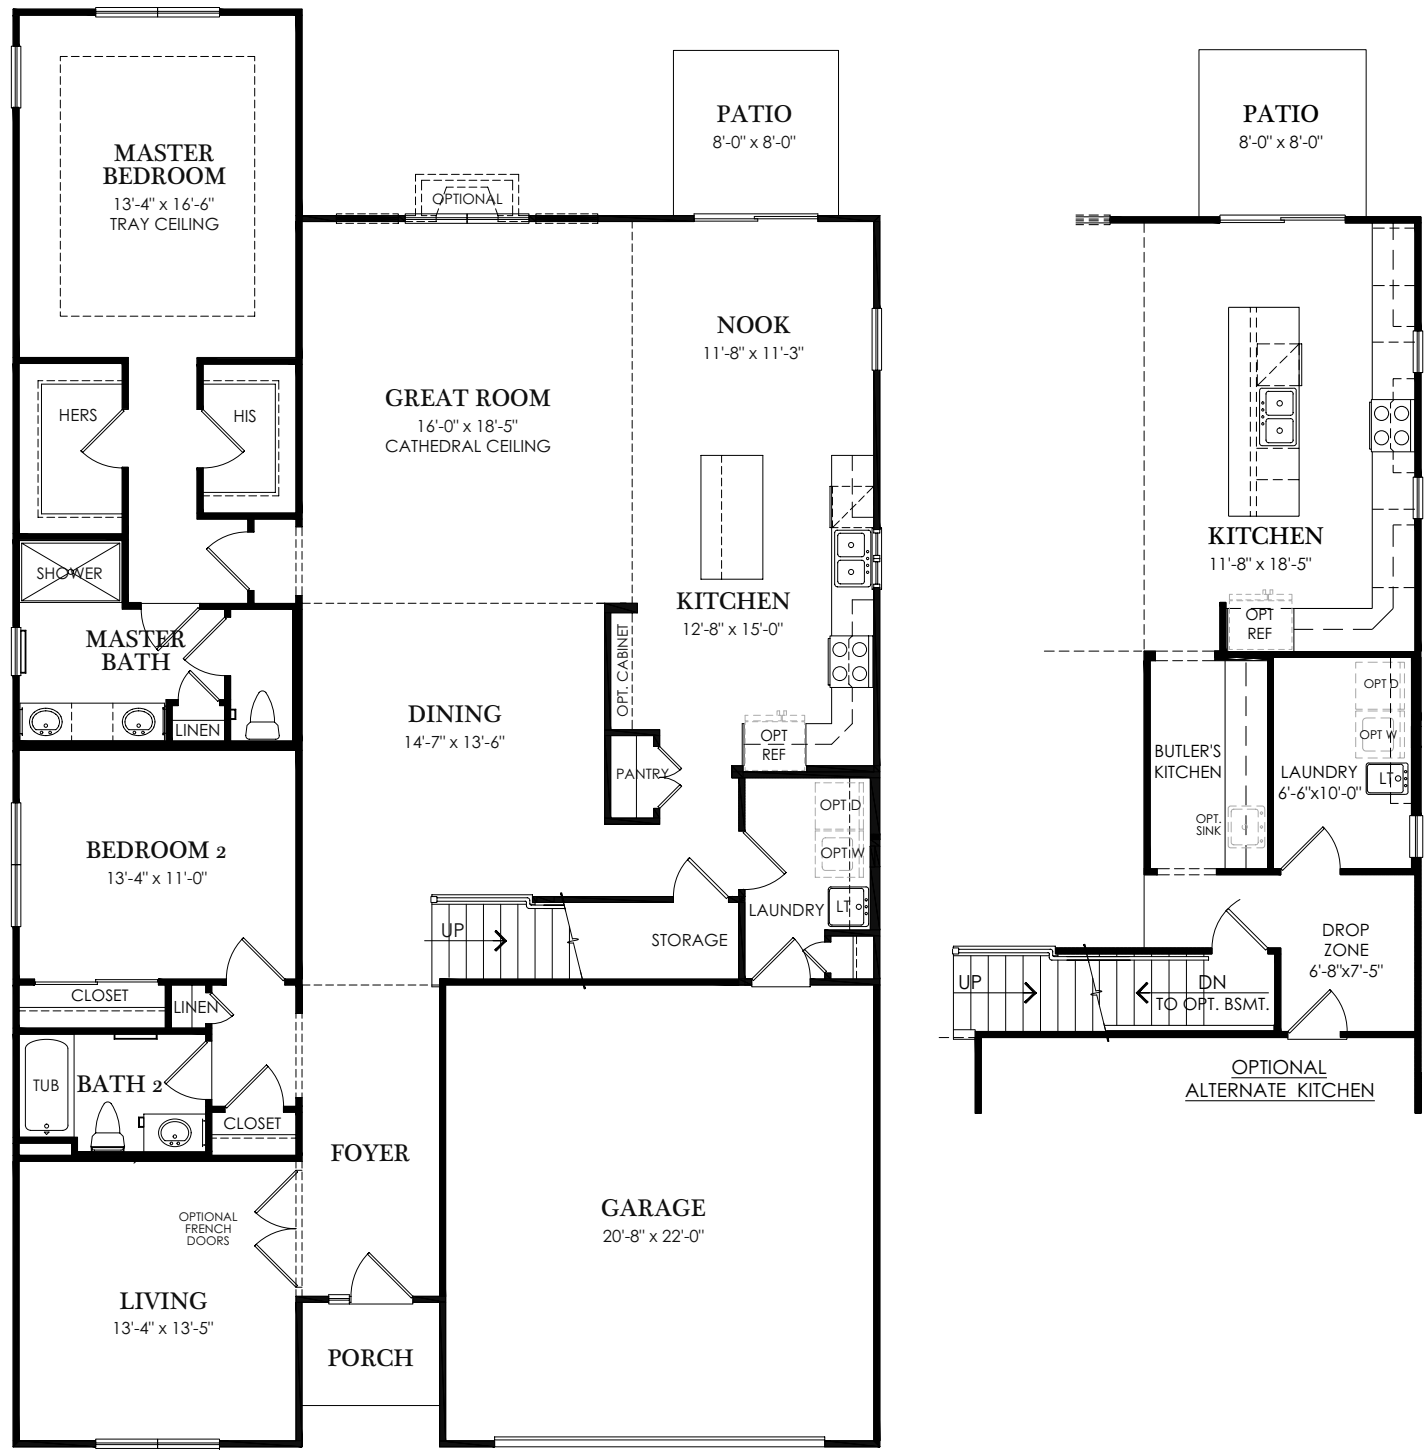

# FRANKLIN

FRANKLIN II • OPTIONAL CLASSIC ELEVATION

FRANKLIN I  
TRADITIONAL ELEVATION

FRANKLIN I  
OPTIONAL FARMHOUSE ELEVATION

FRANKLIN I  
OPTIONAL CLASSIC ELEVATION

FRANKLIN I  
OPTIONAL CRAFTSMAN ELEVATION

FRANKLIN II  
TRADITIONAL ELEVATION

FRANKLIN II  
OPTIONAL FARMHOUSE ELEVATION

FRANKLIN II  
OPTIONAL CRAFTSMAN ELEVATION

  
TRADITIONS  
OF AMERICA

# FRANKLIN I

FIRST FLOOR • ONE LEVEL • 2,083 SQUARE FEET

# FRANKLIN II

FIRST FLOOR • TWO LEVEL • 2,126 SQUARE FEET