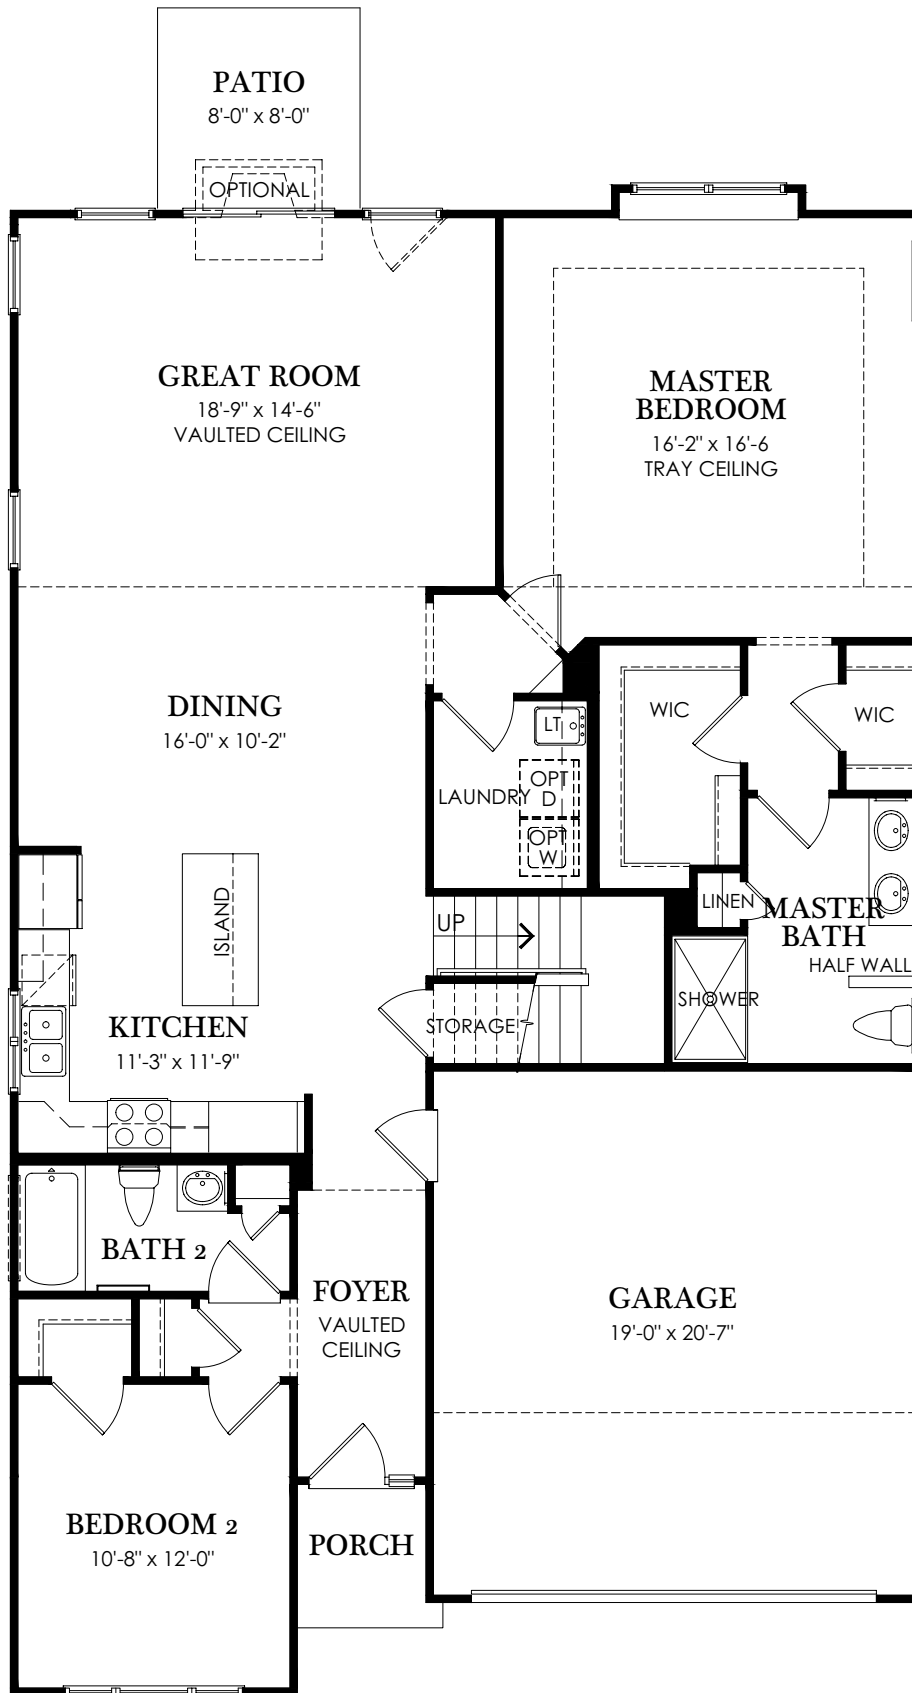

BETSY ROSS

BETSY ROSS I • OPTIONAL FARMHOUSE ELEVATION

**BETSY ROSS I
TRADITIONAL ELEVATION**

**BETSY ROSS I
OPTIONAL CLASSIC ELEVATION**

**BETSY ROSS I
OPTIONAL CRAFTSMAN ELEVATION**

**BETSY ROSS II
TRADITIONAL ELEVATION**

**BETSY ROSS II
OPTIONAL FARMHOUSE ELEVATION**

**BETSY ROSS II
OPTIONAL CLASSIC ELEVATION**

**BETSY ROSS II
OPTIONAL CRAFTSMAN ELEVATION**

BETSY ROSS I

FIRST FLOOR • ONE LEVEL • 1,536 SQUARE FEET

BETSY ROSS II

FIRST FLOOR • TWO LEVEL • 1,599 SQUARE FEET

Optional Second Floor

SECOND FLOOR • 571 SQUARE FEET