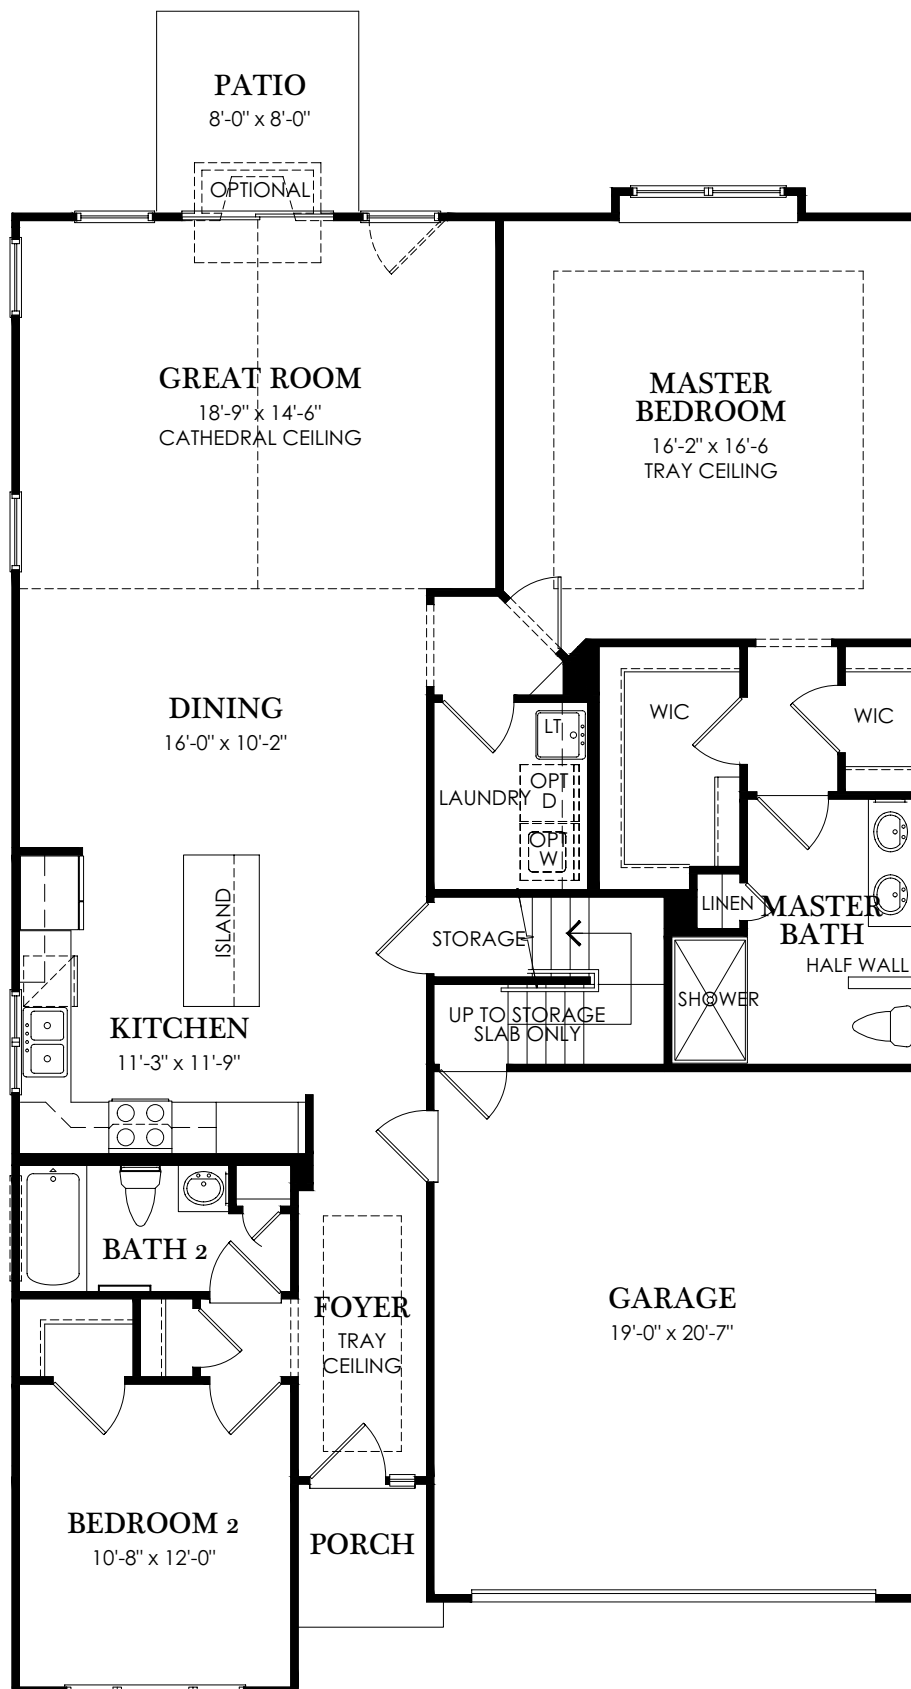

BETSY ROSS

BETSY ROSS I • OPTIONAL FARMHOUSE ELEVATION

**BETSY ROSS I
TRADITIONAL ELEVATION**

**BETSY ROSS I
OPTIONAL CLASSIC ELEVATION**

**BETSY ROSS I
OPTIONAL CRAFTSMAN ELEVATION**

**BETSY ROSS II
TRADITIONAL ELEVATION**

**BETSY ROSS II
OPTIONAL FARMHOUSE ELEVATION**

**BETSY ROSS II
OPTIONAL CLASSIC ELEVATION**

**BETSY ROSS II
OPTIONAL CRAFTSMAN ELEVATION**

BETSY ROSS I

FIRST FLOOR • ONE LEVEL • 1,536 SQUARE FEET

BETSY ROSS II

FIRST FLOOR • TWO LEVEL • 1,599 SQUARE FEET

Optional Second Floor

SECOND FLOOR • 571 SQUARE FEET